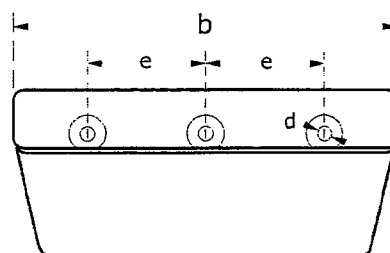

# Plastic Super Claus buckets

The Super Claus buckets are deeper than the 'regular' Claus buckets, although they are equally suitable for elevators with higher belt speeds.

This elevator bucket lends itself particularly well to light-weight and/or wet materials. Bechtel supplies the Super Claus in PEHD en nylon.

Super Claus elevator buckets made of plastic (parameters in mm)												
Type	Size/weight					Volume Kg	Holes		Max. no. bckts/m			
	b	a	h1	h2	t		Z2	Z3		d	e	
SPC100 x 90 HDP	105	95	67	45	4,0	0,08	0,35	0,26	9,0	50	2	14,00
SPC140 x 120 HDP	145	120	90	62	5,0	0,17	0,80	0,61	9,0	70	2	10,80
SPC180 x 140 HDP	187	150	112	77	6,0	0,32	1,75	1,35	9,0	100	2	8,60
SPC200 x 150 HDP	205	150	112	75	6,0	0,35	1,82	1,39	9,0	100	2	8,60
SPC240 x 165 HDP	250	170	132	93	7,0	0,60	3,15	2,34	11,0	120	2	7,40
SPC280 x 165 HDP	290	168	132	93	7,0	0,69	3,60	2,80	11,0	80	3	7,40
SPC280 x 180 HDP	290	185	140	97	7,0	0,85	4,20	3,30	11,0	80	3	7,00
SPC300 x 180 HDP	316	185	140	97	8,0	0,92	4,60	3,60	11,0	100	3	7,00
SPC300 x 215 HDP	318	220	168	117	9,0	1,28	6,60	5,20	11,0	100	3	5,88
SPC330 x 215 HDP	340	220	168	117	9,0	1,37	7,17	5,66	11,0	120	3	5,88
SPC350 x 215 HDP	368	220	168	117	9,0	1,45	7,75	6,12	11,0	120	3	5,88
SPC370 x 215 HDP	390	220	168	117	9,0	1,52	8,25	6,52	11,0	90	4	5,88
SPC400 x 215 HDP	420	220	168	117	9,0	1,54	8,95	7,07	11,0	100	4	5,88
SPC450 x 215 HDP	470	220	168	117	9,0	1,60	9,50	7,70	11,0	90	5	5,88
SPC500 x 215 HDP	520	220	168	117	9,0	1,96	11,25	8,91	11,0	100	5	5,88