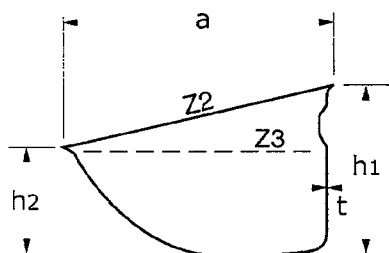

# Plastic Super Claus buckets

The Super Claus buckets are deeper than the 'regular' Claus buckets, although they are equally suitable for elevators with higher belt speeds.

This elevator bucket lends itself particularly well to light-weight and/or wet materials. Bechtel supplies the Super Claus in PEHD en nylon.

Super Claus elevator buckets made of plastic (parameters in mm)												
Type	Size/weight					Volume Kg	Holes		Max. no. bckts/m			
	b	a	h1	h2	t		Z2	Z3		d	e	
SPC100 x 90 HDP	105	95	67	45	4,0	0,08	0,35	0,26	9,0	50	2	14,00
SPC140 x 120 HDP	145	120	90	62	5,0	0,17	0,80	0,61	9,0	70	2	10,80
SPC180 x 140 HDP	187	150	112	77	6,0	0,32	1,75	1,35	9,0	100	2	8,60
SPC200 x 150 HDP	205	150	112	75	6,0	0,35	1,82	1,39	9,0	100	2	8,60
SPC240 x 165 HDP	250	170	132	93	7,0	0,60	3,15	2,34	11,0	120	2	7,40
SPC280 x 165 HDP	290	168	132	93	7,0	0,69	3,60	2,80	11,0	80	3	7,40
SPC280 x 180 HDP	290	185	140	97	7,0	0,85	4,20	3,30	11,0	80	3	7,00
SPC300 x 180 HDP	316	185	140	97	8,0	0,92	4,60	3,60	11,0	100	3	7,00
SPC300 x 215 HDP	318	220	168	117	9,0	1,28	6,60	5,20	11,0	100	3	5,88
SPC330 x 215 HDP	340	220	168	117	9,0	1,37	7,17	5,66	11,0	120	3	5,88
SPC350 x 215 HDP	368	220	168	117	9,0	1,45	7,75	6,12	11,0	120	3	5,88
SPC370 x 215 HDP	390	220	168	117	9,0	1,52	8,25	6,52	11,0	90	4	5,88
SPC400 x 215 HDP	420	220	168	117	9,0	1,54	8,95	7,07	11,0	100	4	5,88
SPC450 x 215 HDP	470	220	168	117	9,0	1,60	9,50	7,70	11,0	90	5	5,88
SPC500 x 215 HDP	520	220	168	117	9,0	1,96	11,25	8,91	11,0	100	5	5,88